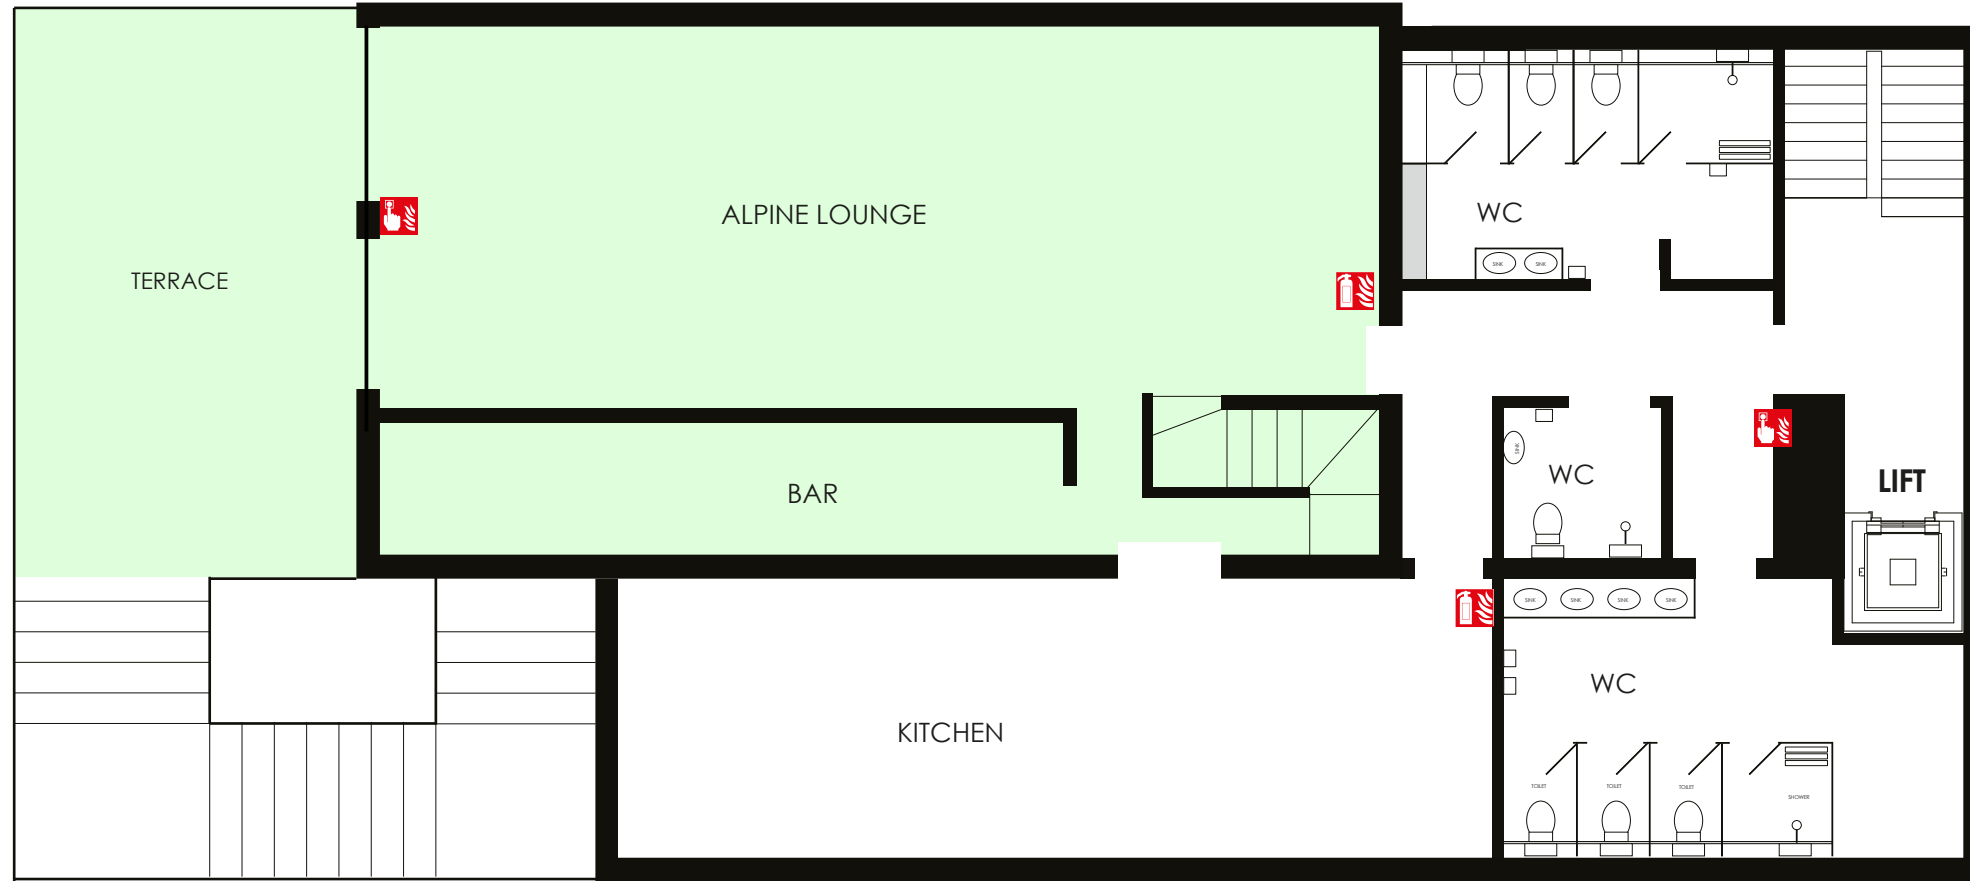

First floor

Top floor

Alpine Lounge

Cafe-bar on two floors with an outdoor terrace and balcony

1:100

Area for consumption of alcohol

Mendip Lodge

86 bed Residential lodge and grounds

-  Licensed areas
-  Area used for consumption of alcohol

Mendip Lodge

86 bed Residential lodge and grounds

Mendip Basecamp; Pavilion

Clearspan marquee

1:100

Internal area used for consumption of alcohol