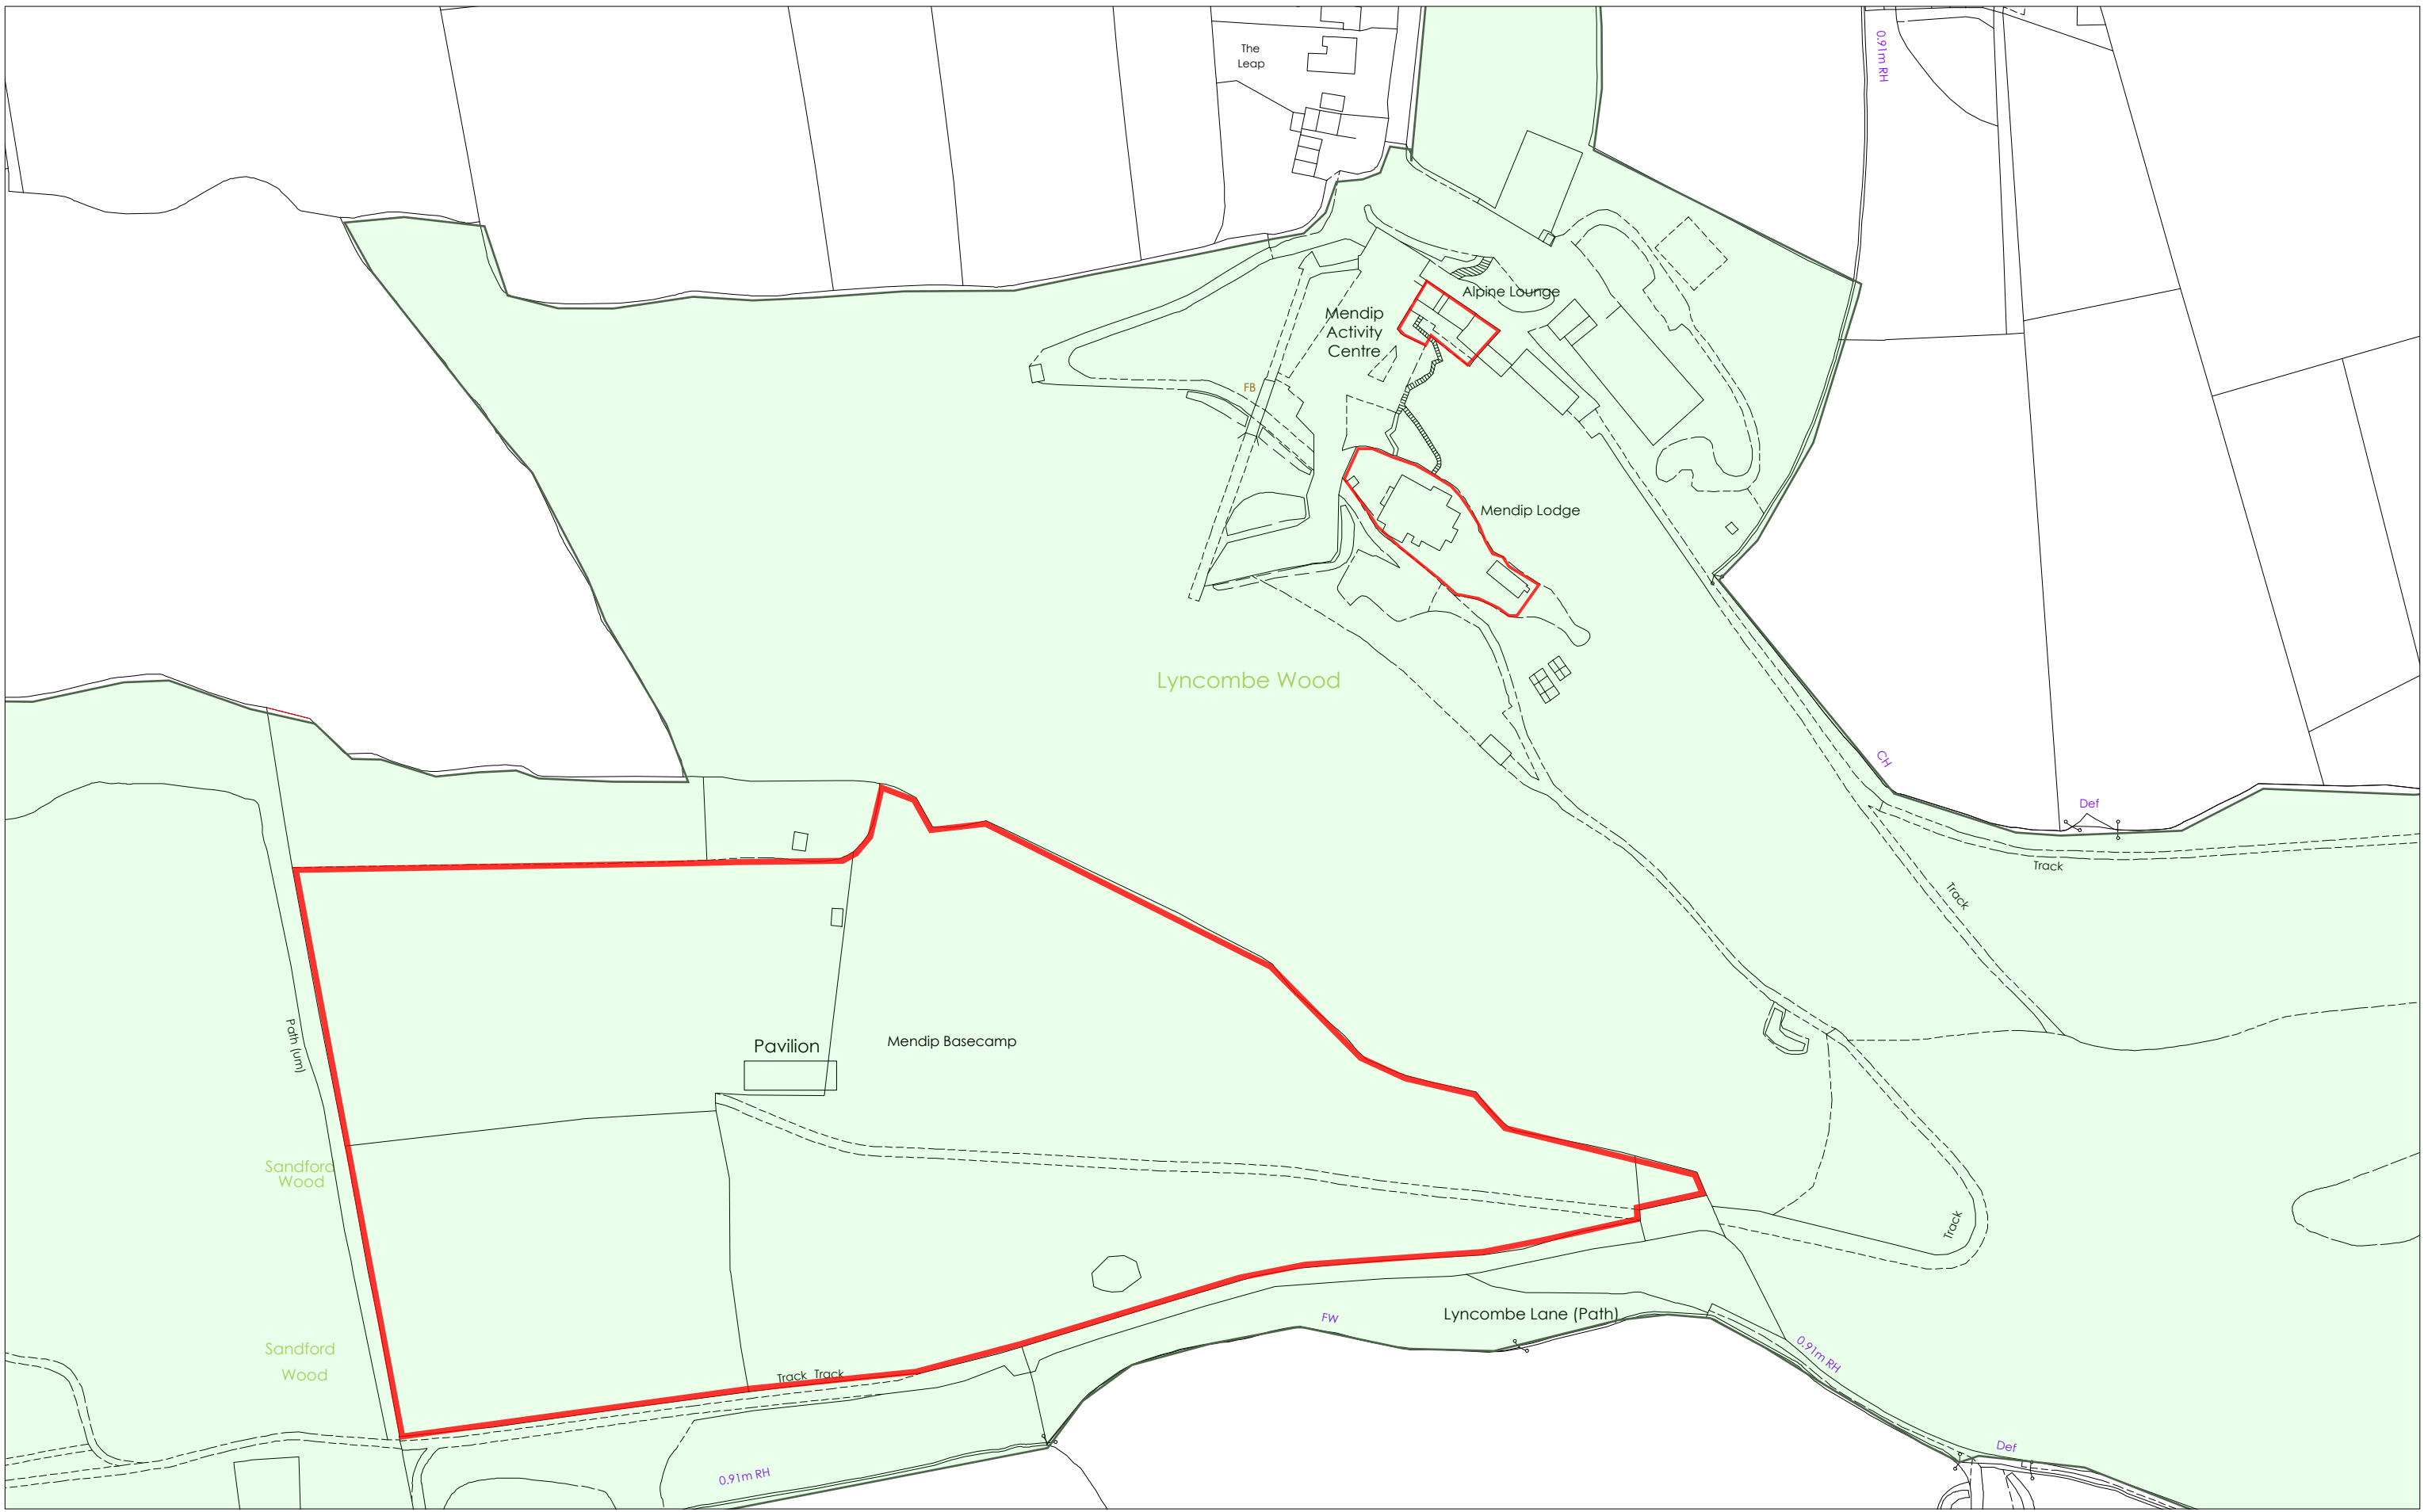

Licensed areas

Mendip Activity Centre grounds

Address
Mendip Activity Centre, Lyncombe Drive, Sandford, BS255PQ

Licensed areas

Mendip Activity Centre grounds

Address
Mendip Activity Centre, Lyncombe Drive, Sandford, BS255PQ

-  Licensed areas
-  Area used for consumption of alcohol

Mendip Lodge

86 bed Residential lodge and grounds

Mendip Basecamp; Pavilion

Clearspan marquee

1:100

Internal area used for consumption of alcohol