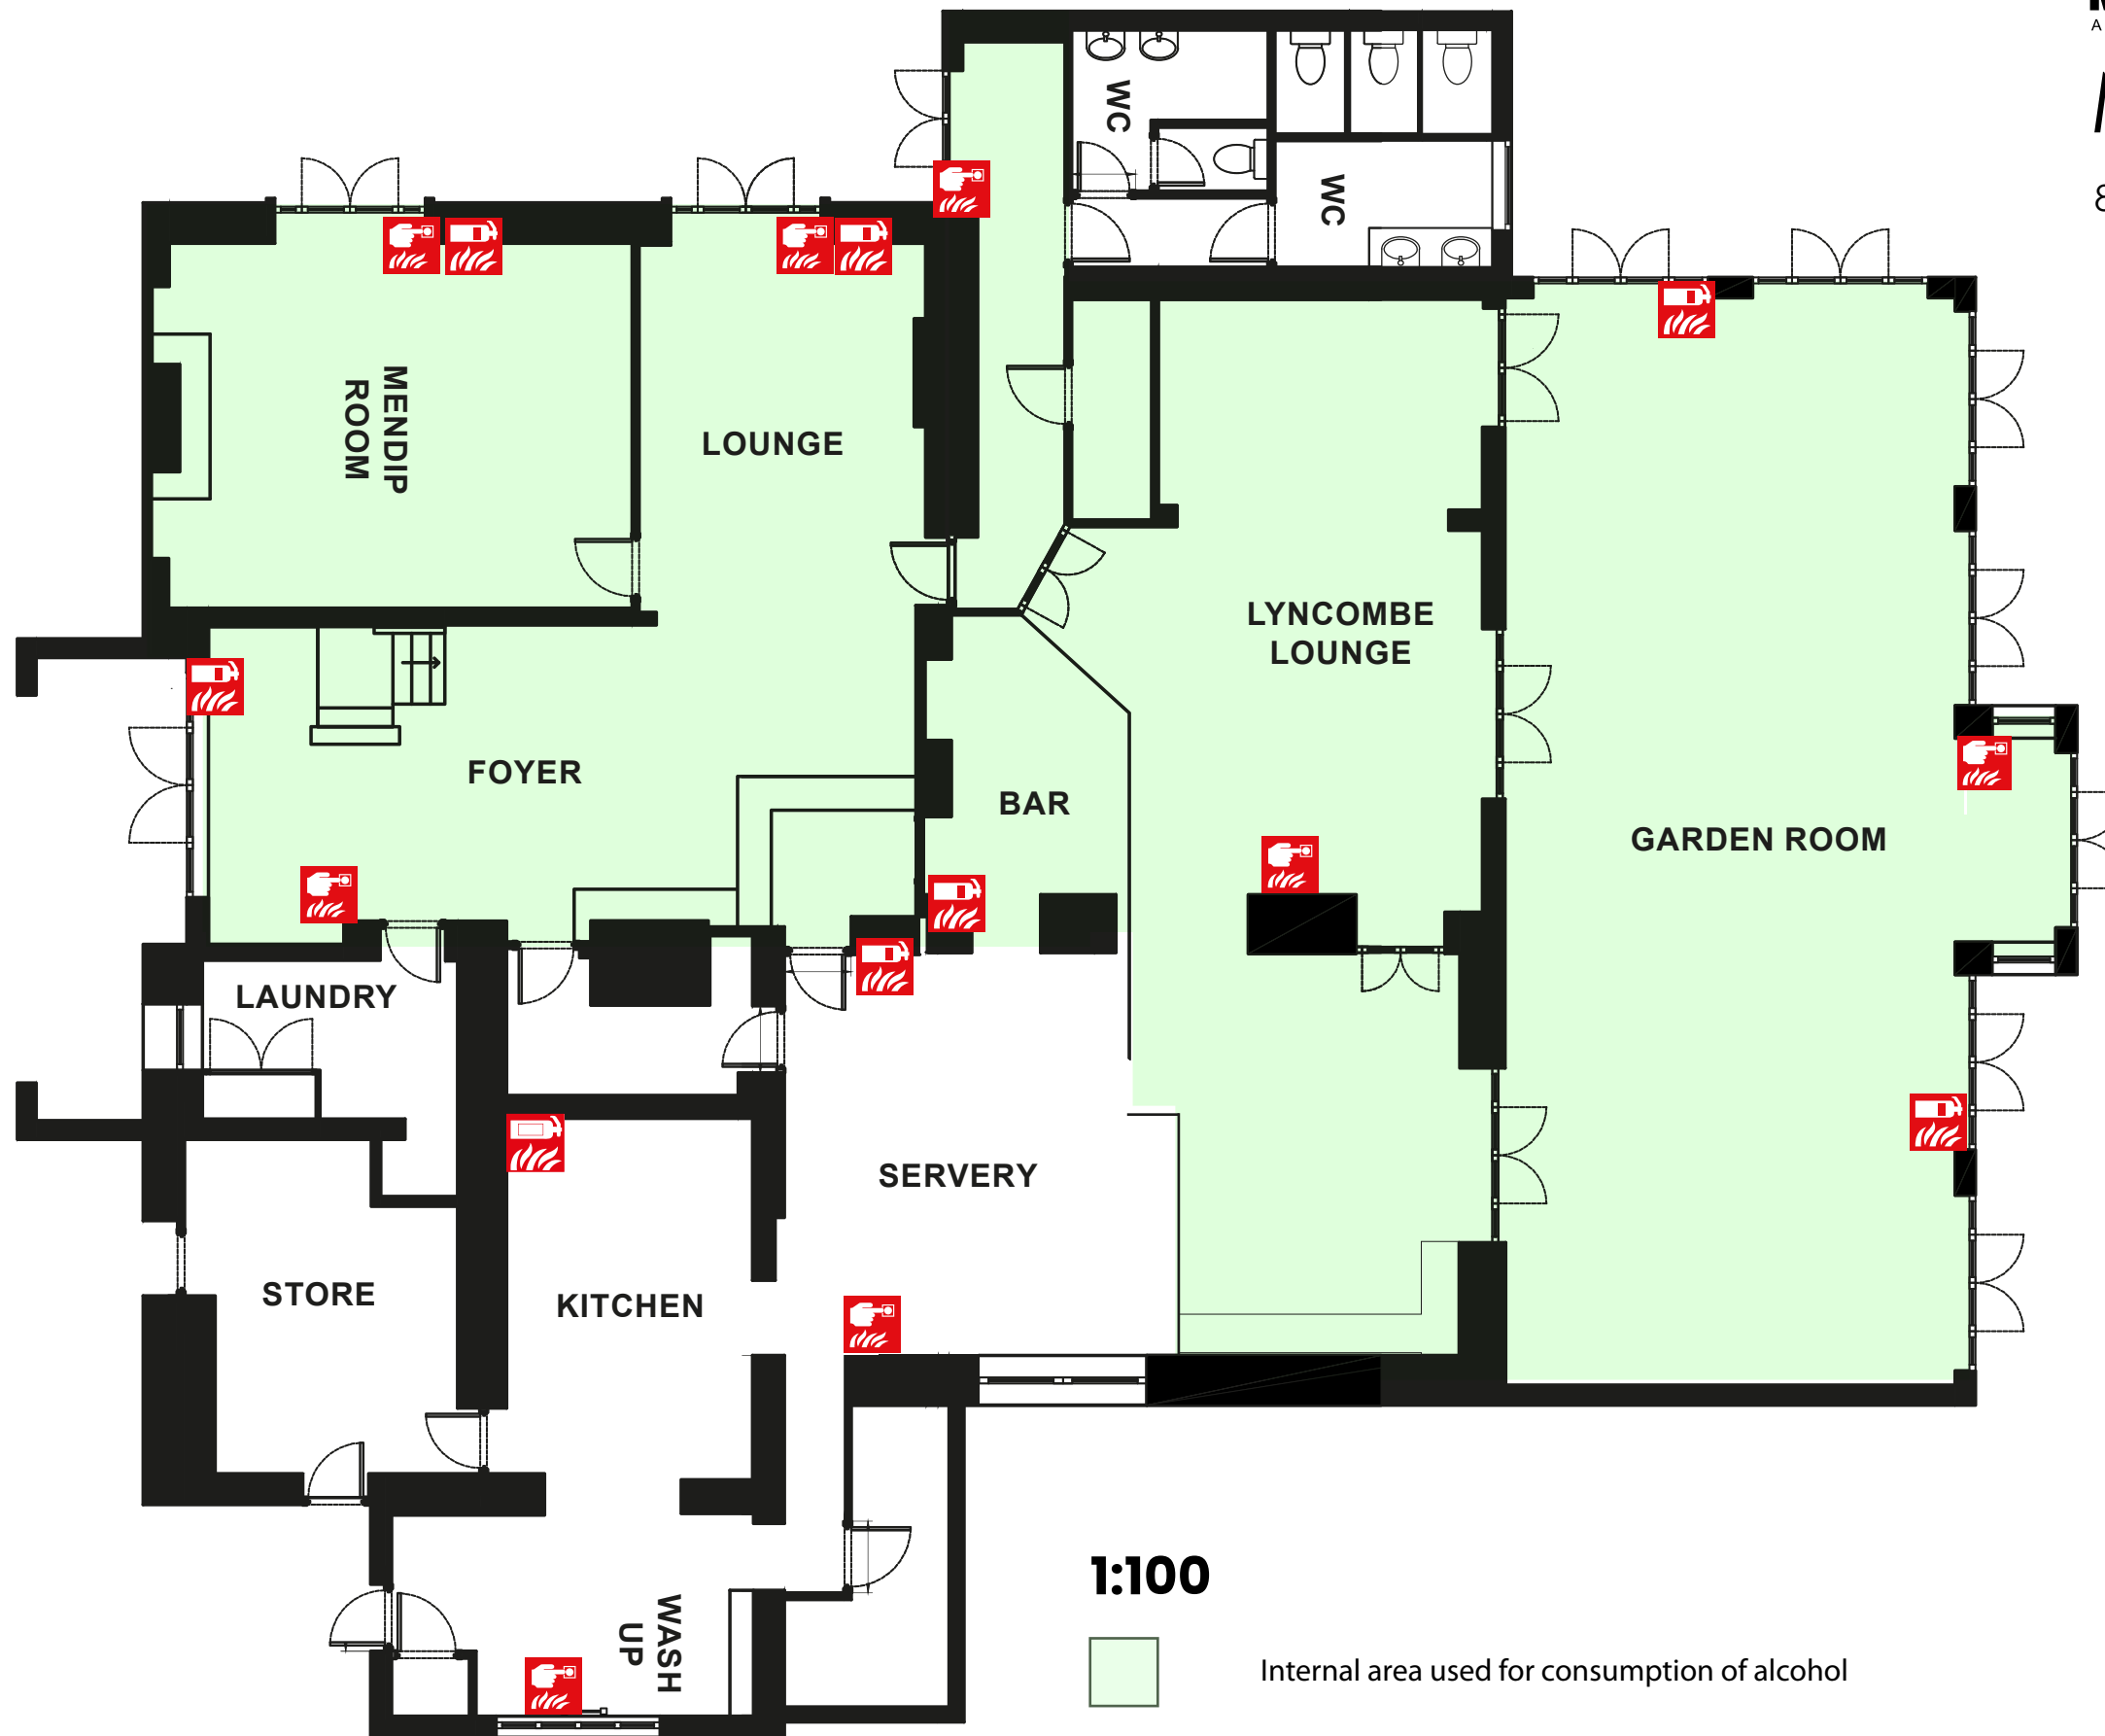

First floor

Top floor

Alpine Lounge

Cafe-bar on two floors with an outdoor terrace and balcony

1:100

Area for consumption of alcohol

Mendip Lodge

86 bed Residential lodge and grounds

-  Licensed areas
-  Area used for consumption of alcohol

Mendip Lodge

86 bed Residential lodge and grounds

Mendip Basecamp; Pavilion

Clearspan marquee

1:100

Internal area used for consumption of alcohol