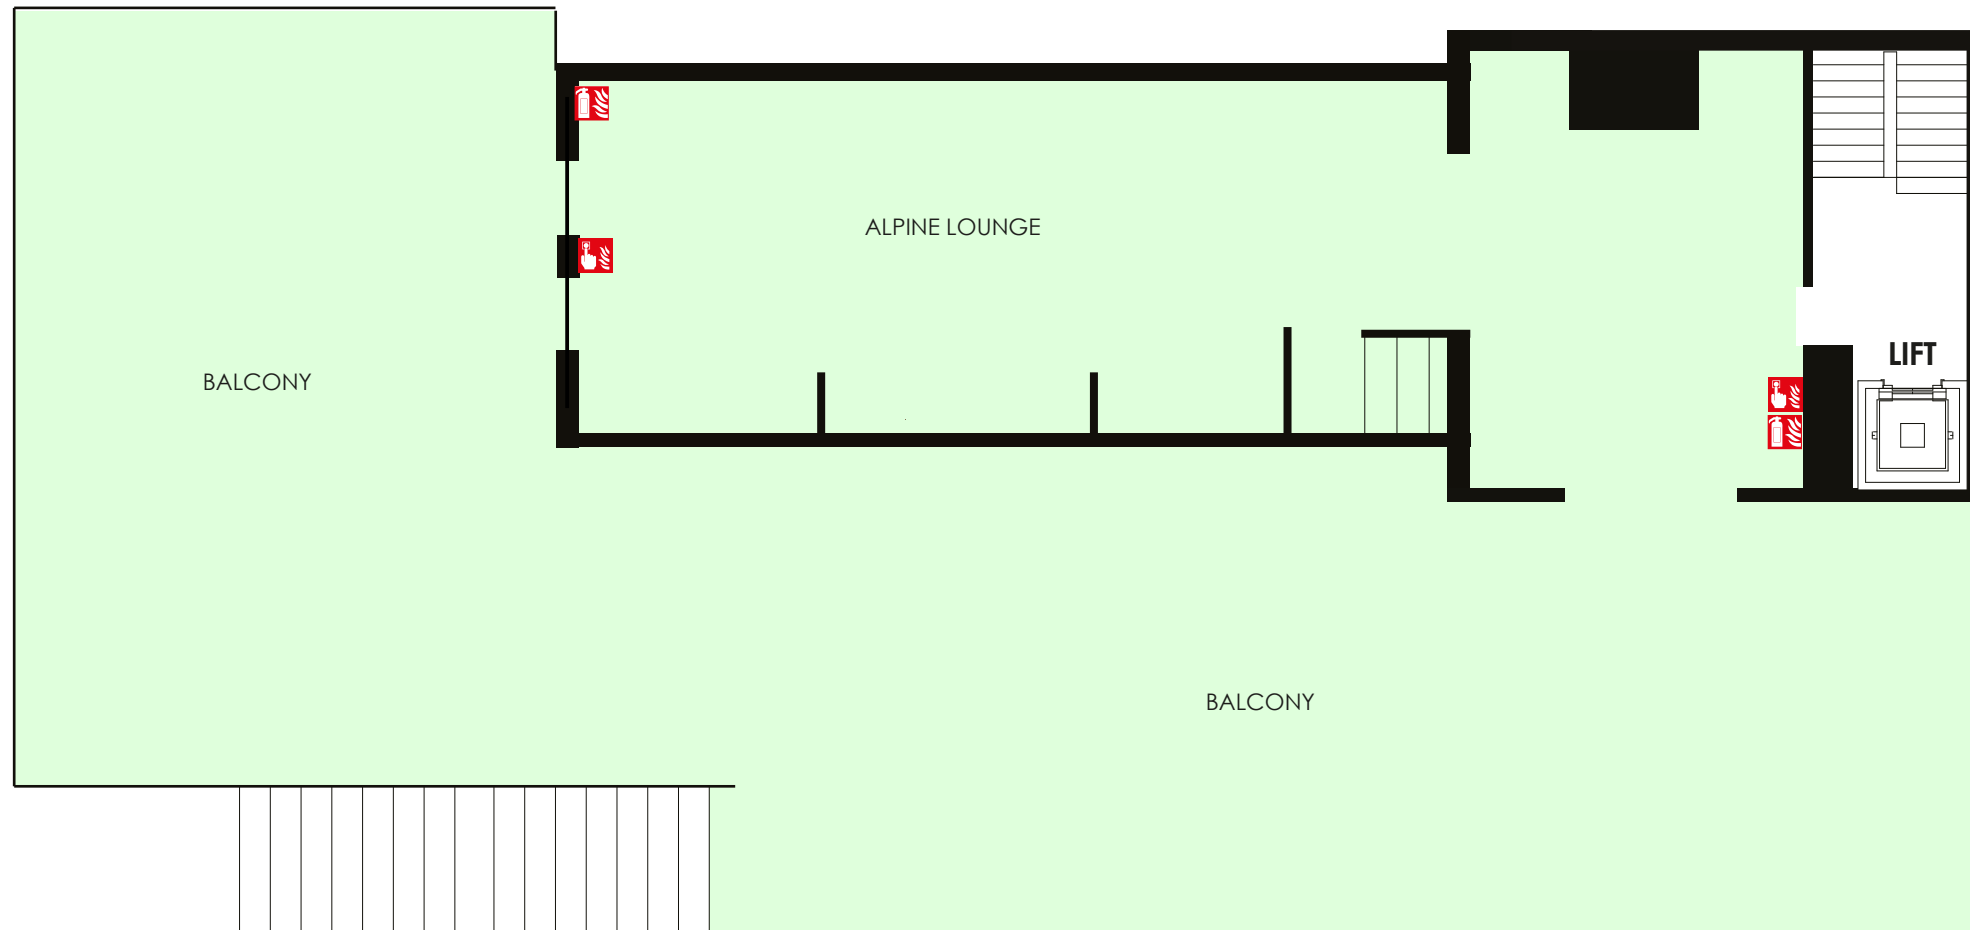

First floor

Top floor

Alpine Lounge

Cafe-bar on two floors with an outdoor terrace and balcony

1:100

Area for consumption of alcohol

Mendip Lodge

86 bed Residential lodge and grounds

-  Licensed areas
-  Area used for consumption of alcohol

Mendip Lodge

86 bed Residential lodge and grounds

Mendip Basecamp; Pavilion

Clearspan marquee

1:100

Internal area used for consumption of alcohol