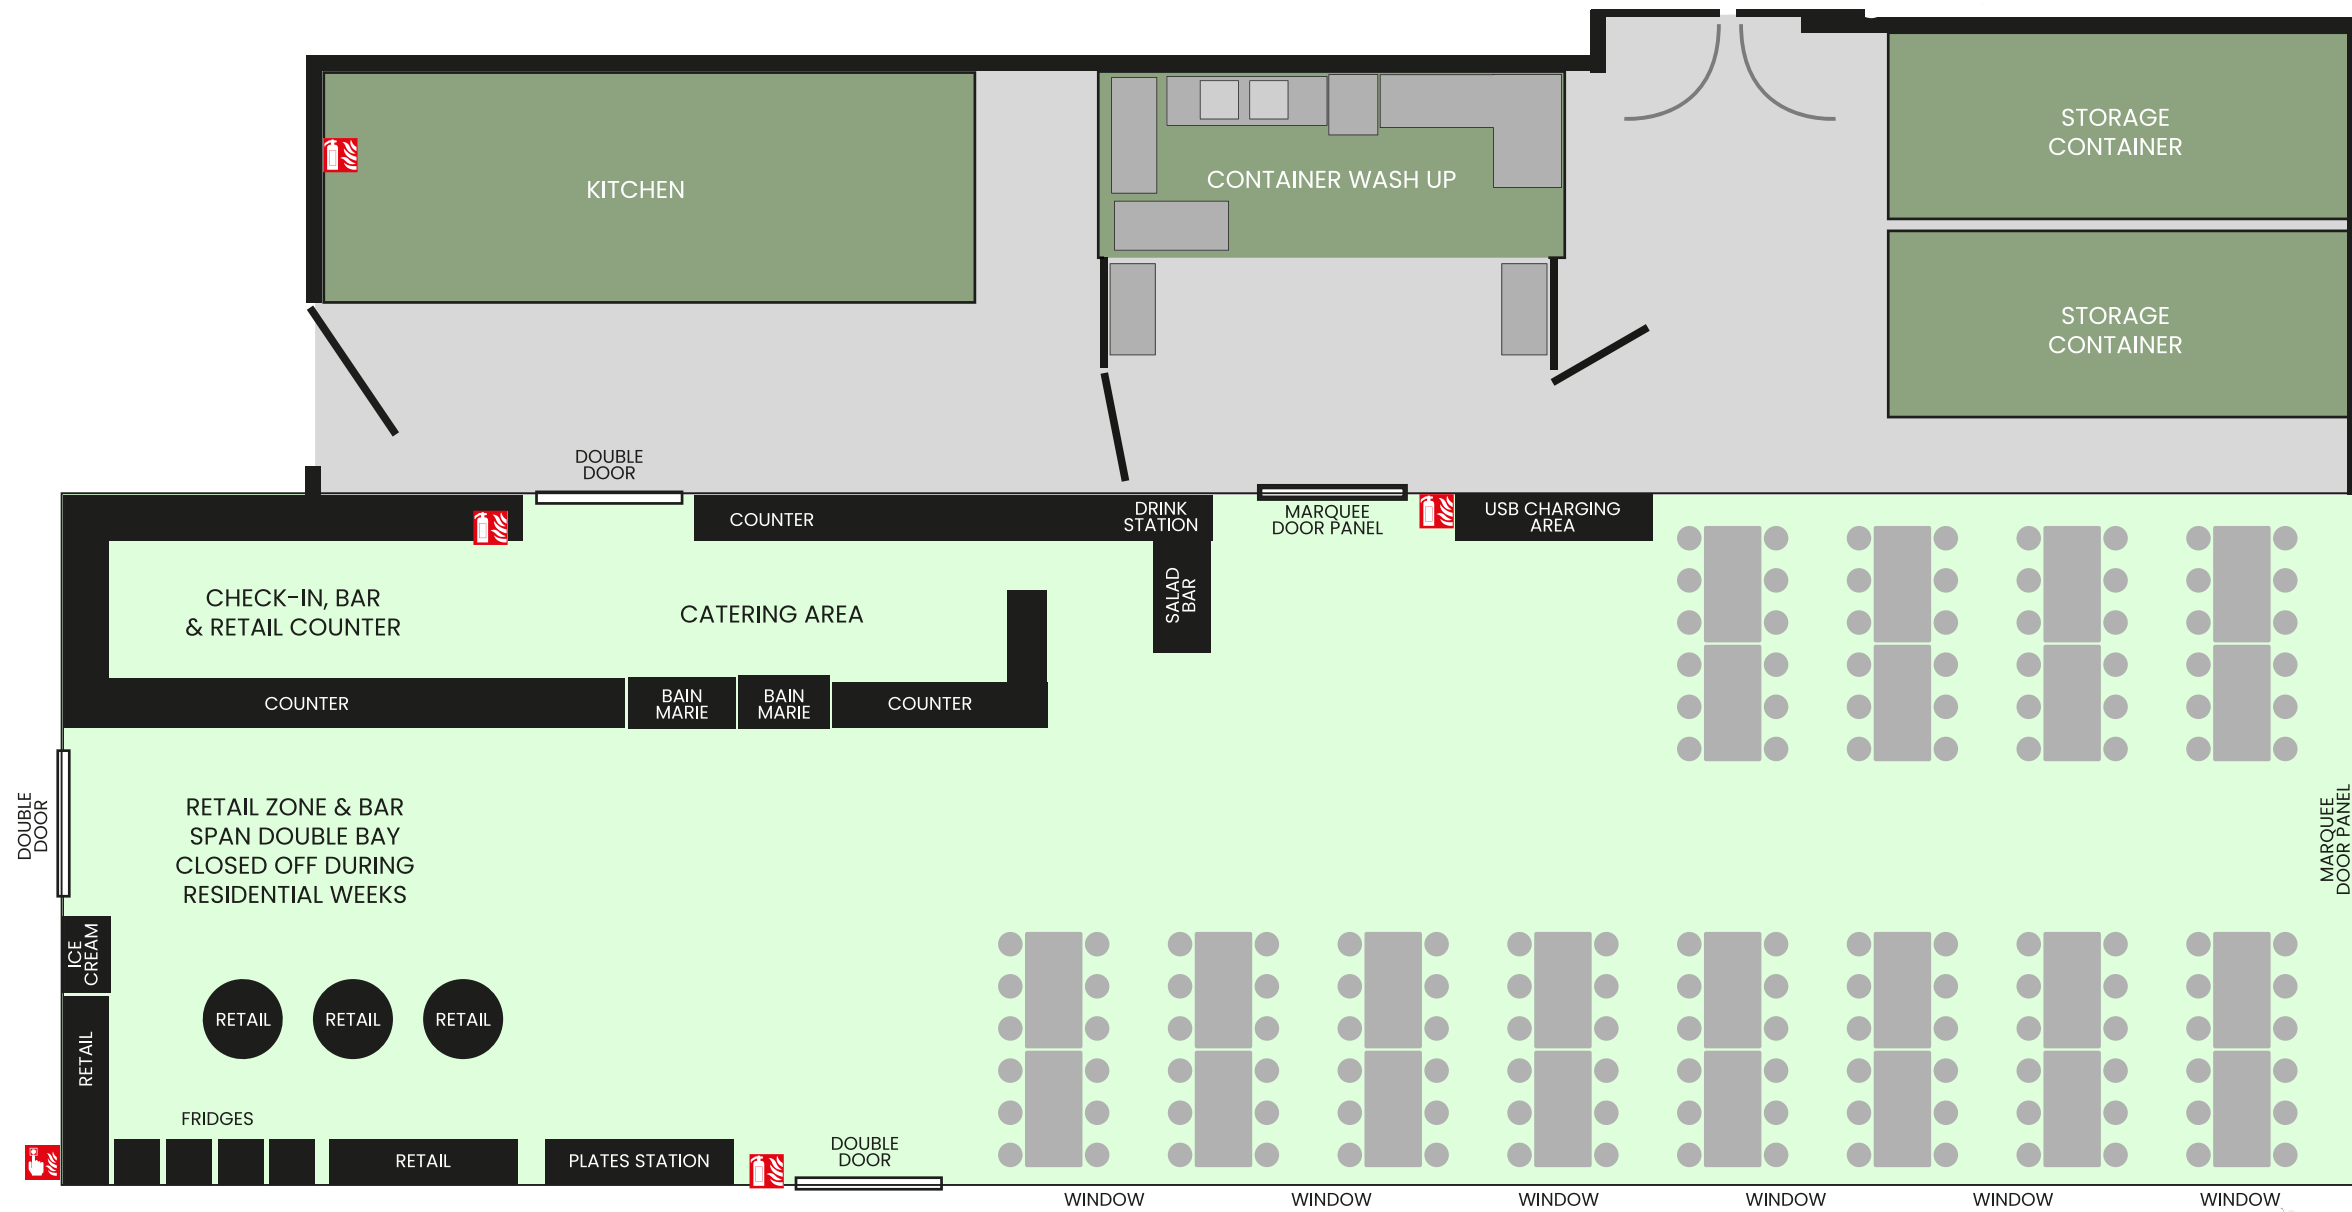

First floor

Top floor

Alpine Lounge

Cafe-bar on two floors with an outdoor terrace and balcony

1:100

Area for consumption of alcohol

Mendip Lodge

86 bed Residential lodge and grounds

-  Licensed areas
-  Area used for consumption of alcohol

Mendip Lodge

86 bed Residential lodge and grounds

Mendip Basecamp; Pavilion

Clearspan marquee

1:100

Internal area used for consumption of alcohol